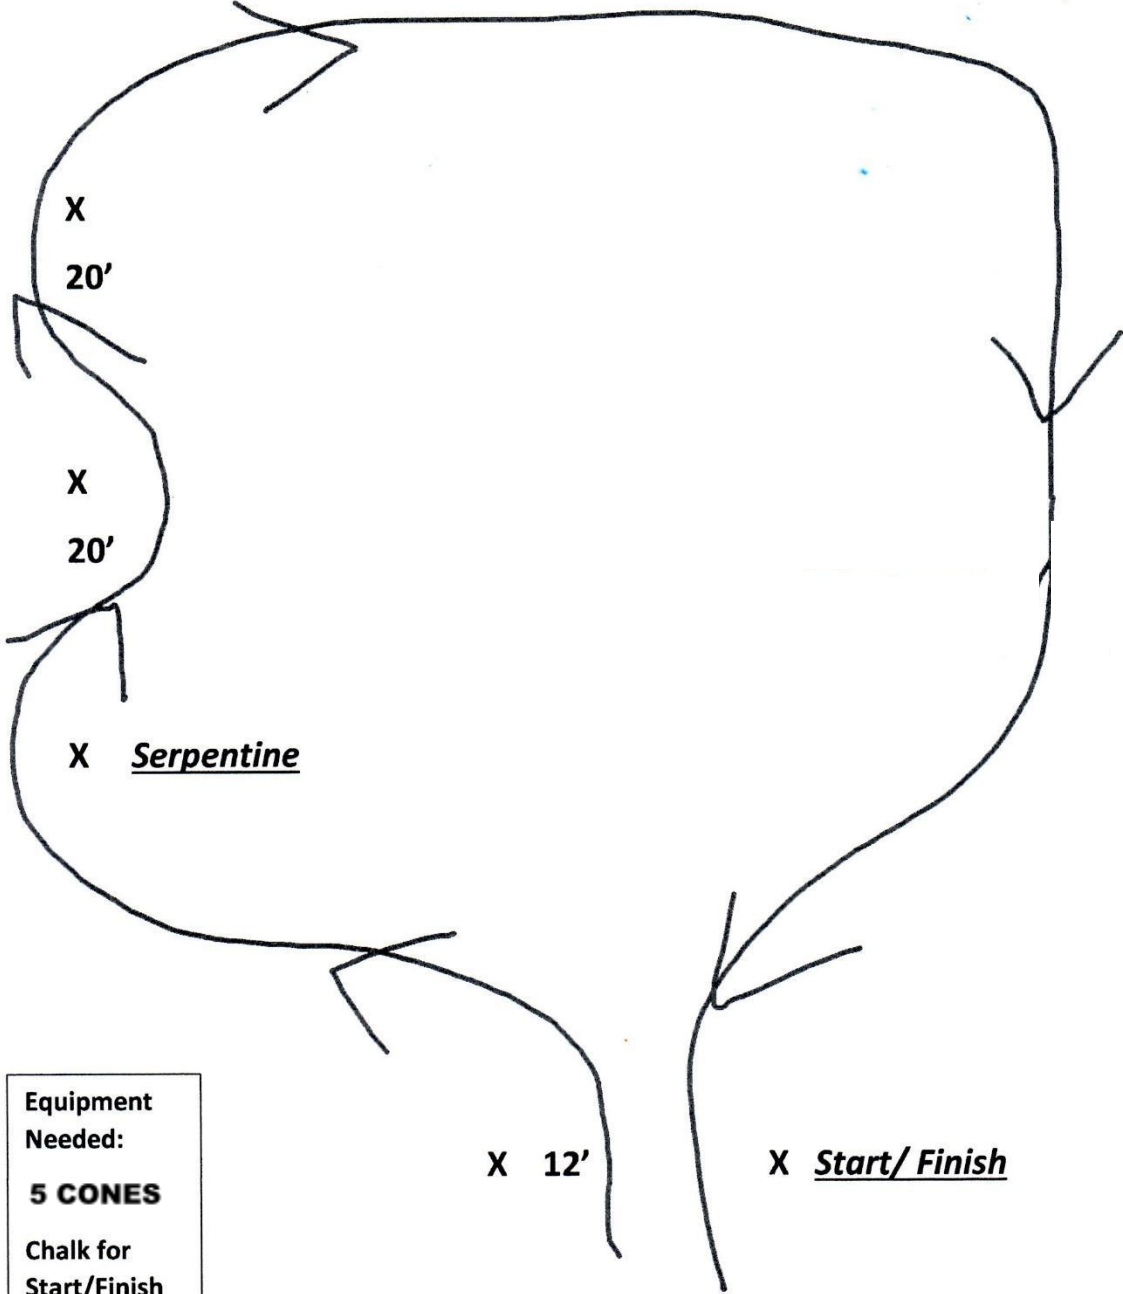

GRANDSTAND

**2021 PEEWEE TEAM
DRIVING**

Equipment
Needed:
5 CONES
Chalk for
Start/Finish