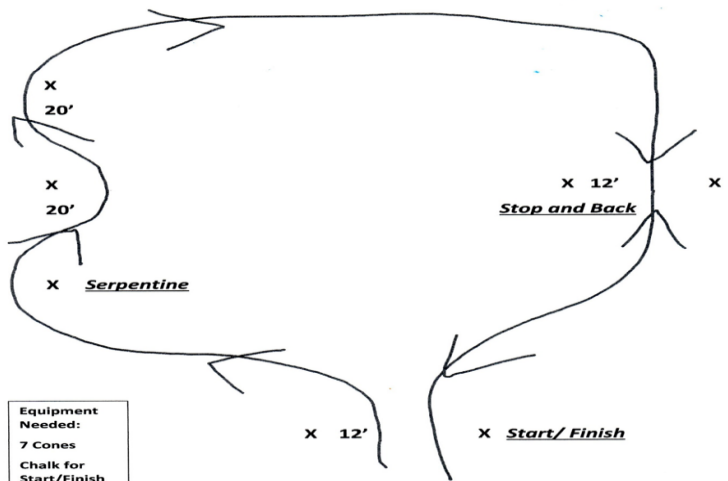

GRANDSTAND

YOUTH TEAM 6 - 12 YO

Equipment
Needed:
7 Cones
Chalk for
Start/Finish