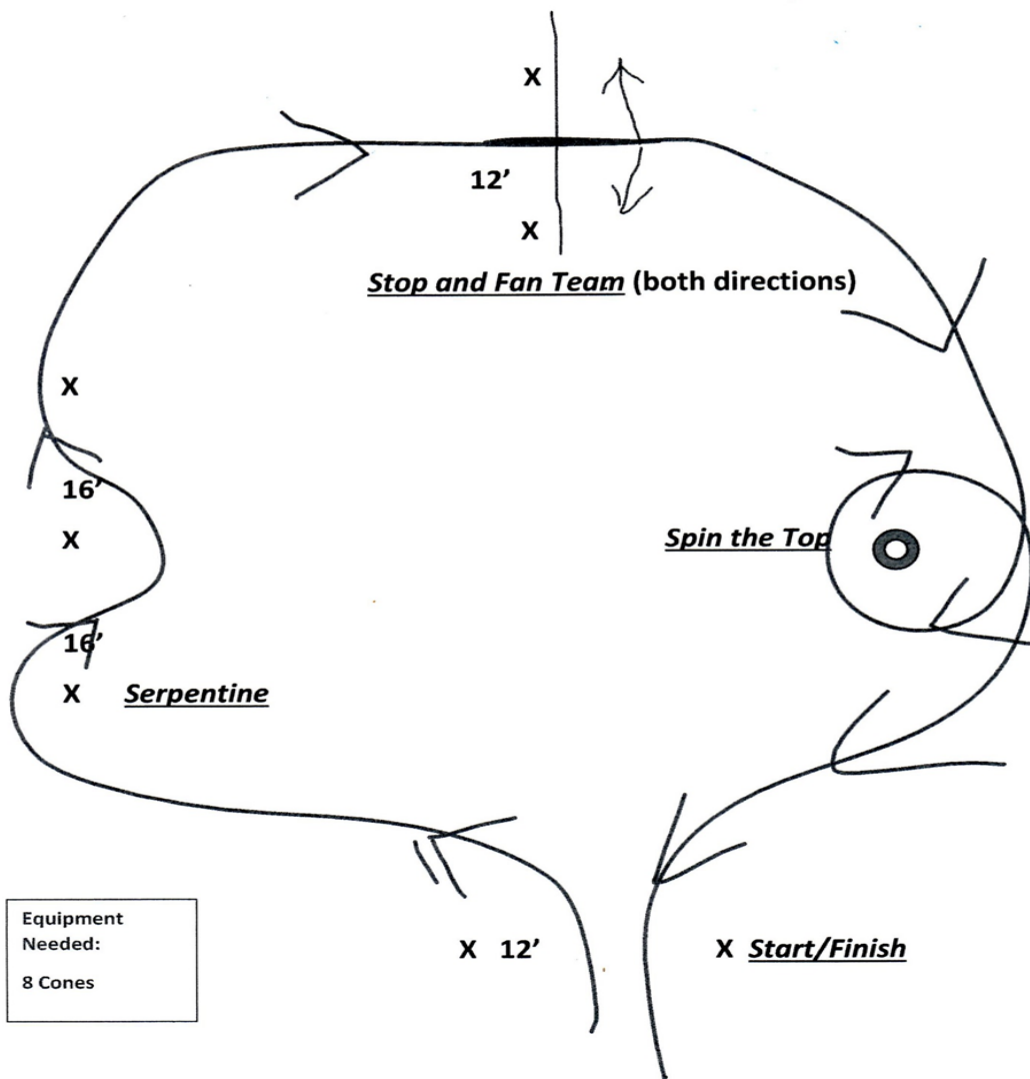

GRANDSTAND

YOUTH TEAM 13 - 18 YO

Equipment
Needed:
8 Cones